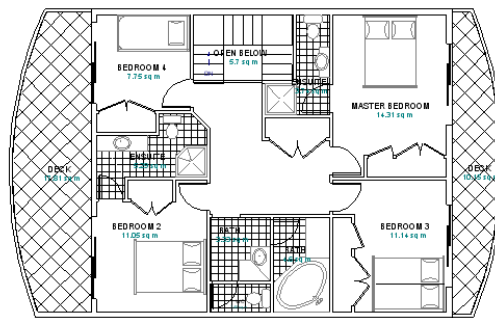

4 Bedroom Floorplan

UPPER LEVEL

Total Undercover Area: 200 sq. m.
Total Outdoor Area: 83 - 89 sq. m.

LOWER LEVEL