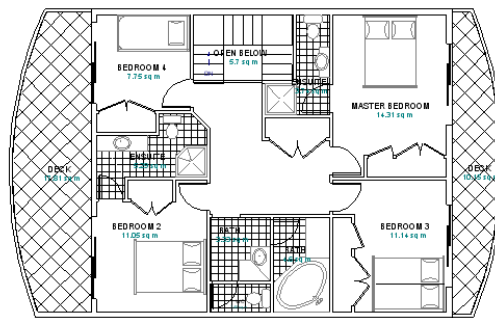

## 4 Bedroom Floorplan

UPPER LEVEL

Total Undercover Area: 200 sq. m.  
Total Outdoor Area: 83 - 89 sq. m.

LOWER LEVEL