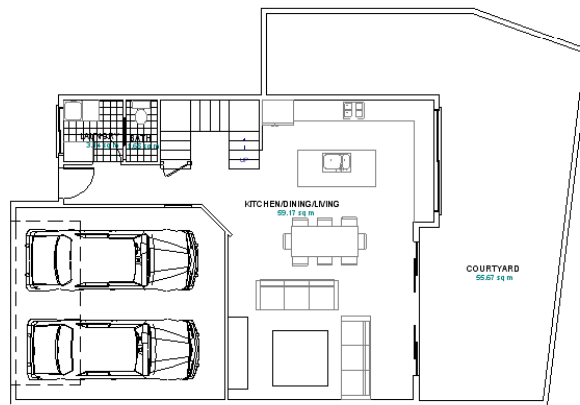

## 4 Bedroom Floorplan

UPPER LEVEL

Total Undercover Area: 200 sq. m.  
Total Outdoor Area: 83 - 89 sq. m.

LOWER LEVEL