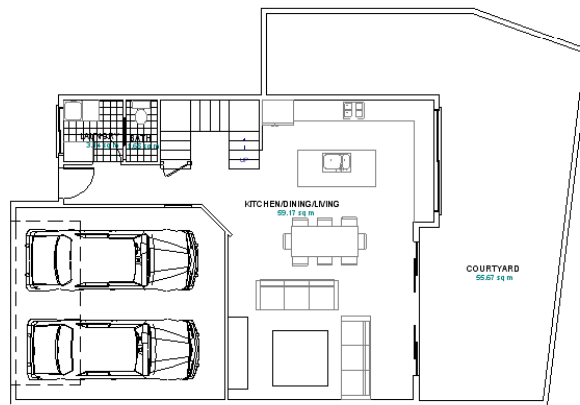

4 Bedroom Floorplan

UPPER LEVEL

Total Undercover Area: 200 sq. m.
Total Outdoor Area: 83 - 89 sq. m.

LOWER LEVEL