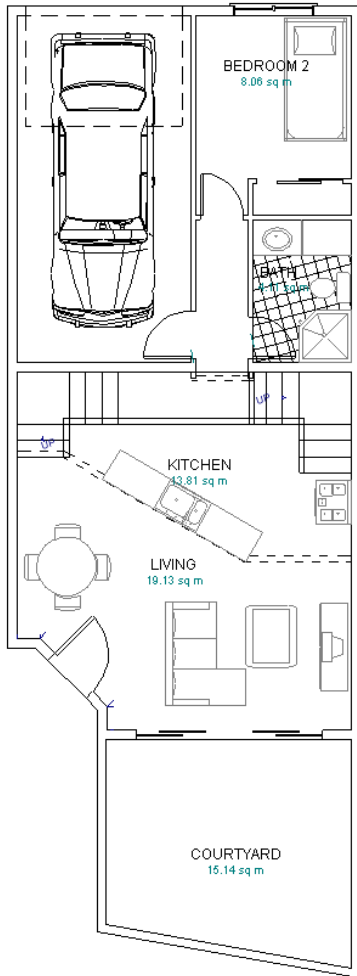

## 2 Bedroom Floorplan

Lower Level

Total Undercover Area: 114 sq. m.  
Total Outdoor Area: 22 sq. m.

Upper Level