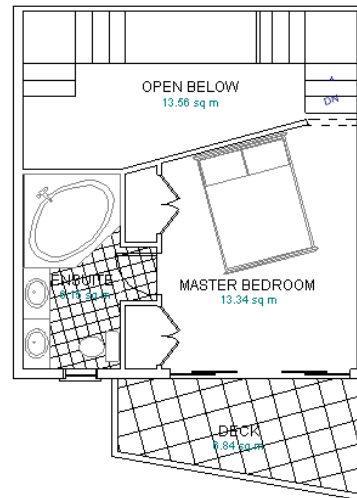

## 2 Bedroom Floorplan

Lower Level

Total Undercover Area: 114 sq. m.  
Total Outdoor Area: 22 sq. m.

Upper Level